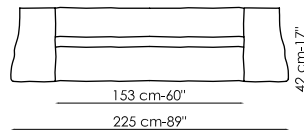

BONALDO

Good Mood_design Giuseppe Viganò

108 cm-43"

Bracciolo **large**
Armrest
Arملهنه
Accoudoir
Braço

Divano 195
Sofa
Sofa
Canapé
Sofá

Divano 225
Sofa
Sofa
Canapé
Sofá

Divano 255
Sofa
Sofa
Canapé
Sofá

108 cm-43"