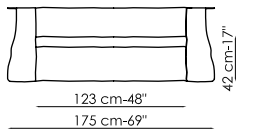

Divano 175
Sofa
Sofa
Canapé
Sofá