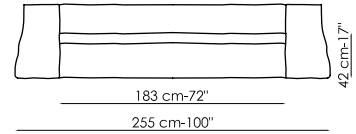

BONALDO

Good Mood_design Giuseppe Viganò

108 cm-43"

Bracciolo **large**
Armrest
Arملهنه
Accoudoir
Braço

Divano 195
Sofa
Sofa
Canapé
Sofá

Divano 225
Sofa
Sofa
Canapé
Sofá

Divano 255
Sofa
Sofa
Canapé
Sofá

108 cm-43"