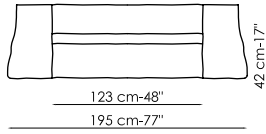

BONALDO

Good Mood_design Giuseppe Viganò

108 cm-43"

Bracciolo **large**
Armrest
Arملهنه
Accoudoir
Braço

Divano 195
Sofa
Sofa
Canapé
Sofá

Divano 225
Sofa
Sofa
Canapé
Sofá

Divano 255
Sofa
Sofa
Canapé
Sofá

108 cm-43"