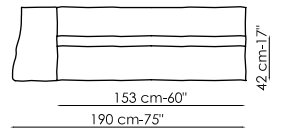

Divano terminale 190
End section sofa
Sofa Endteil
Elément terminal
Sofa terminal