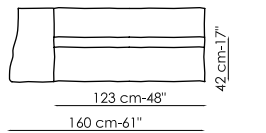

Divano terminale 160
End section sofa
Sofa Endteil
Elément terminal
Sofa terminal