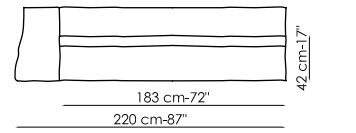

Divano terminale 220
End section sofa
Sofa Endteil
Elément terminal
Sofa terminal