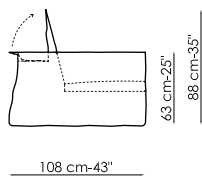

BONALDO

Good Mood_design Giuseppe Viganò

108 cm-43"

Bracciolo **large**
Armrest
Arملهنه
Accoudoir
Braço

Divano 195
Sofa
Sofa
Canapé
Sofá

Divano 225
Sofa
Sofa
Canapé
Sofá

Divano 255
Sofa
Sofa
Canapé
Sofá

108 cm-43"