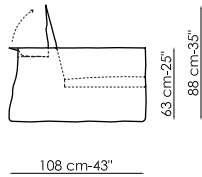

BONALDO

Good Mood_design Giuseppe Viganò

108 cm-43"

Bracciolo **large**
Armrest
Arملهنه
Accoudoir
Braço

Divano 195
Sofa
Sofa
Canapé
Sofá

Divano 225
Sofa
Sofa
Canapé
Sofá

Divano 255
Sofa
Sofa
Canapé
Sofá

108 cm-43"