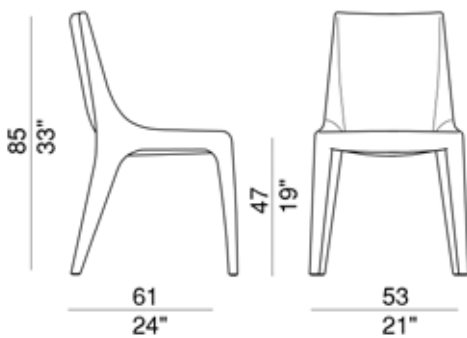

BONALDO

Bonaldo spa via Straelle, 3 35010 Villanova (PD) Italy tel. +39.049.9299011 fax +39.049.9299000 www.bonaldo.it bonaldo@bonaldo.it