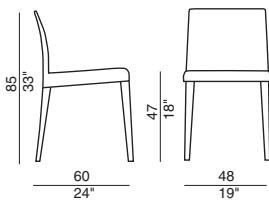

BONALDO

Bonaldo spa via Straelle, 3 35010 Villanova (PD) Italy tel. +39.049.9299011 fax +39.049.9299000 www.bonaldo.it bonaldo@bonaldo.it