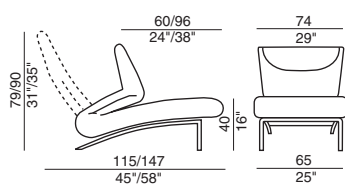

BONALDO

Bonaldo spa via Straelle, 3 35010 Villanova (PD) Italy tel. +39.049.9299011 fax +39.049.9299000 www.bonaldo.it bonaldo@bonaldo.it