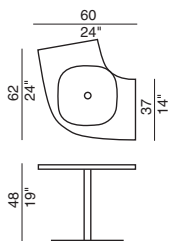

Dragonfly_design Karim Rashid

Poltrona e chaise longue imbottita.
Struttura: acciaio cromato.
Rivestimento: tessuto o pelle.

Upholstered armchair and chaise longue.
Frame: chromium-plated steel.
Covering: fabric or leather.

Lehnsstuhl und Chaiselongue, gepolstert.
Gestell: Stahl verchromt.
Bezug: Stoff oder Leder.

Fauteuil et chaise longue rembourrée.
Structure: acier chromé.
Revêtement: tissu ou cuir souple.

Sillón y chaise longue acolchada.
Estructura: acero cromado.
Tapizado: tejido o piel.

Dragonfly

Dragon

BONALDO