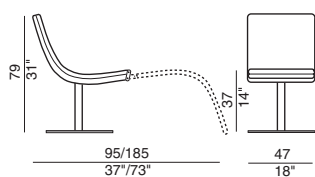

Dragonfly_design Karim Rashid

Poltrona e chaise longue imbottita.
Struttura: acciaio cromato.
Rivestimento: tessuto o pelle.

Upholstered armchair and chaise longue.
Frame: chromium-plated steel.
Covering: fabric or leather.

Lehnsstuhl und Chaiselongue, gepolstert.
Gestell: Stahl verchromt.
Bezug: Stoff oder Leder.

Fauteuil et chaise longue rembourrée.
Structure: acier chromé.
Revêtement: tissu ou cuir souple.

Sillón y chaise longue acolchada.
Estructura: acero cromado.
Tapizado: tejido o piel.

Dragonfly

Dragon

BONALDO