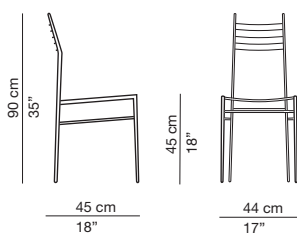

BONALDO

Bonaldo spa via Straelle, 3 35010 Villanova (PD) Italy tel. +39.049.9299011 fax +39.049.9299000 www.bonaldo.it bonaldo@bonaldo.it