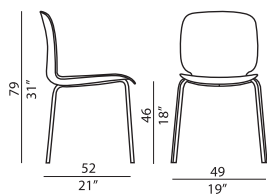

BONALDO

Bonaldo spa via Straelle, 3 35010 Villanova (PD) Italy tel. +39.049.9299011 fax +39.049.9299000 www.bonaldo.it bonaldo@bonaldo.it