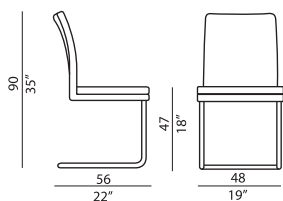

BONALDO

Bonaldo spa via Straelle, 3 35010 Villanova (PD) Italy tel. +39.049.9299011 fax +39.049.9299000 www.bonaldo.it bonaldo@bonaldo.it