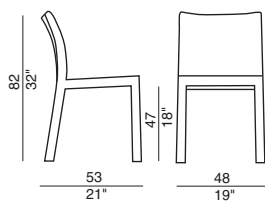

BONALDO

Bonaldo spa via Straelle, 3 35010 Villanova (PD) Italy tel. +39.049.9299011 fax +39.049.9299000 www.bonaldo.it bonaldo@bonaldo.it