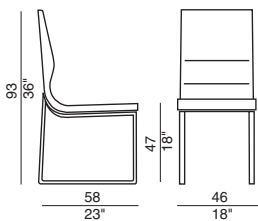

BONALDO

Bonaldo spa via Straelle, 3 35010 Villanova (PD) Italy tel. +39.049.9299011 fax +39.049.9299000 www.bonaldo.it bonaldo@bonaldo.it