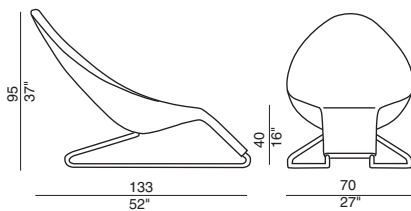

BONALDO

Bonaldo spa via Straelle, 3 35010 Villanova (PD) Italy tel. +39.049.9299011 fax +39.049.9299000 www.bonaldo.it bonaldo@bonaldo.it