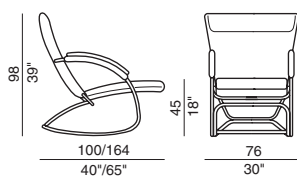

BONALDO

Bonaldo spa via Straelle, 3 35010 Villanova (PD) Italy tel. +39.049.9299011 fax +39.049.9299000 www.bonaldo.it bonaldo@bonaldo.it