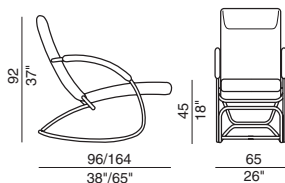

BONALDO

Bonaldo spa via Straelle, 3 35010 Villanova (PD) Italy tel. +39.049.9299011 fax +39.049.9299000 www.bonaldo.it bonaldo@bonaldo.it