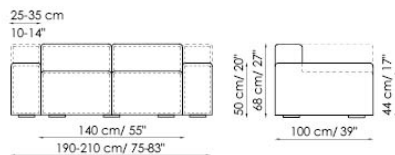

Divano 260/280
Sofa Prof.100
depth

FEET:

anthracite grey painted wood

Divano 190/210
Sova Prof.100
depth