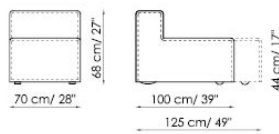

Centrale 70x100/125 mobile
Center section moveable

Centrale 140
Center section