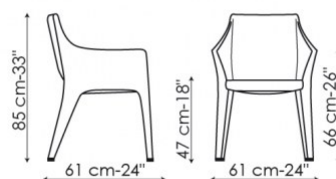

UPHOLSTERY:

eco-leather

leather

Tip toe