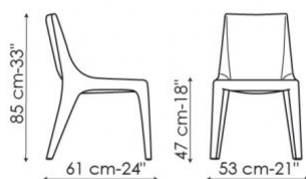

UPHOLSTERY:

eco-leather

leather

Tip toe