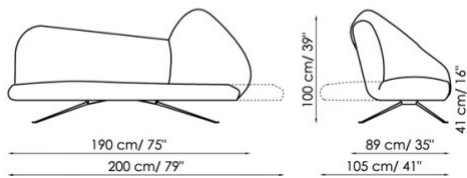

mat black painted metal

mat red painted metal

chromed metal (with extra charge)

MECHANISM:

Reclining backrests. Inclining the backrests converts it into a bed.

Sleeping surface:

Papillon: 95x195 cm / 37"x77"

Papillon XL: 120x200 cm / 47"x79"

Papillon

Papillon XL