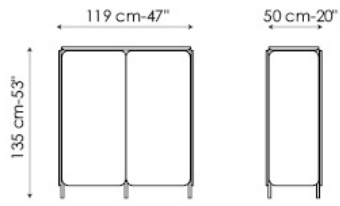

Frame sideboard high