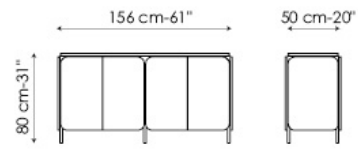

Frame sideboard medium