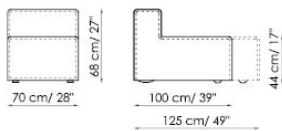

Centrale 70x100/125 mobile
Center section moveable