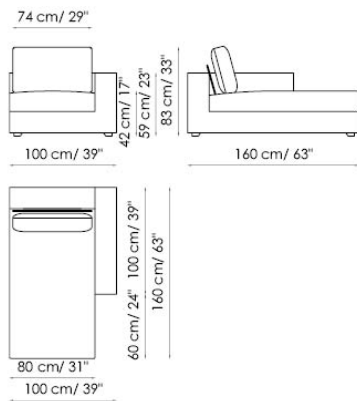

Terminale 220 dx  
End section sofa

Terminale 180 dx  
End section sofa

Terminale 120 dx  
End section sofa

Angolare 260 dx  
Corner sofa

Angolare 220  
Corner sofa

Centrale 200  
Center section

Centrale 160  
Center section

Angolo  
corner

Meridiana dx  
right

Chaise longue dx  
120x170 right

Chaise longue dx  
100x160 left

Penisola inclinata

Pouf 80x100

Pouf 100x100

Pouf 80x120

Porta riviste per bracciolo  
Magazine rack for armrest

Supporto schiena 80  
back support

Supporto schiena 60  
back support