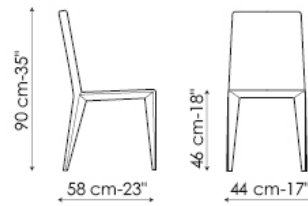

chromed steel

black nickel steel

- COVERED:

fabric

eco-leather

leather

Filly

Filly up

Filly large

Miss Filly

Miss Filly up