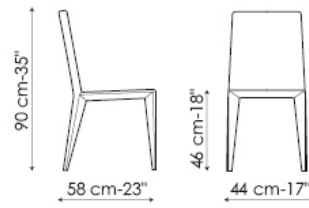

chromed steel

black nickel steel

- COVERED:

fabric

eco-leather

leather

Filly

Filly up

Filly large

Miss Filly

Miss Filly up