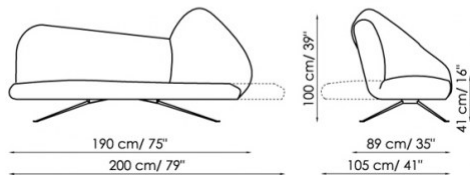

### MECHANISM:

Reclining backrests. Inclining the backrests converts it into a bed.

Sleeping surface:

Papillon: 95x195 cm / 37"x77"

Papillon XL: 120x200 cm / 47"x79"

Papillon

Papillon XL