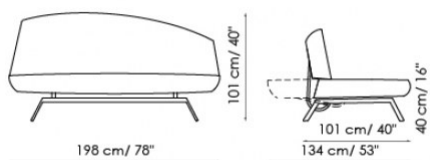

SLEEPING SURFACE:

120x200 cm / 47"x79"

Bandy

Bandy plus