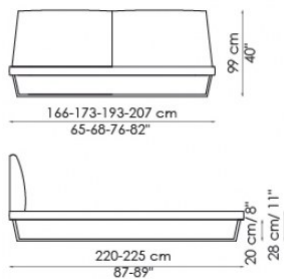

blue

Bed bases available for this double bed:

154x205 cm / 61x81"

160x200 cm / 63x79"

180x200 cm / 71x79"

194x205 cm / 76x81"

Amlet

Amlet alto