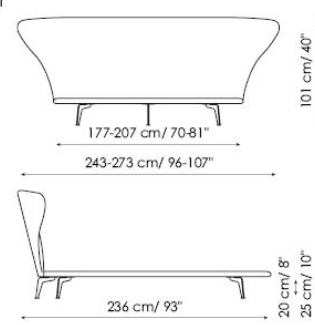

Bed bases available for this double bed:

154x205 cm / 61x81"

160x200 cm / 63x79"

180x200 cm / 71x79"

194x205 cm / 76x81"

Lovy bed hi